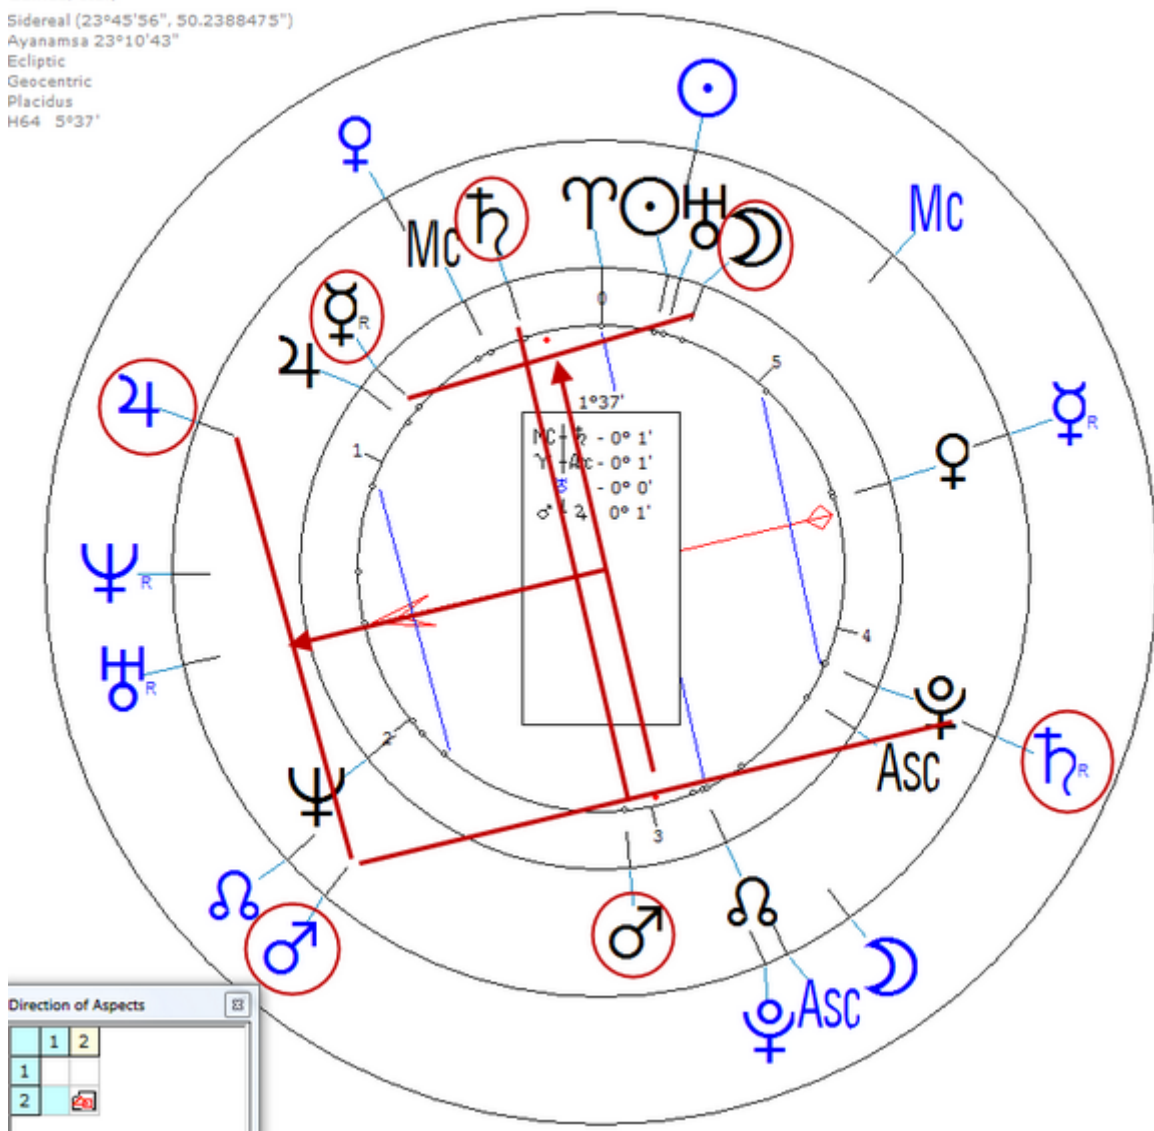

Gamper, Ferdinand

12 September 1957 at 07:45 (= 07:45 AM)Caines, Italy, 46n42, 11e10
Italian homicide.

<https://www.astro.com/astro-databank/Gamper,_Ferdinand>

Death by Suicide 1 March 1997 (Shot himself, age 39)

Solar Return (Harmonic 64)

Solar $\♁/\♃$ = Solar $\♁/\♃$ (Gunshot) = $\♁_n/\♃_n$ = $\♃_n/\♁_n$

Gamper, Ferdinand

12 September 1957 Thu 7:45 (GMT+1) 46n42 11e10
Caines, Italy

Sidereal (23°45'56", 50.2388475")
Ayanamsa 23°10'43"
Ecliptic
Geocentric
Placidus
H64 5°37'